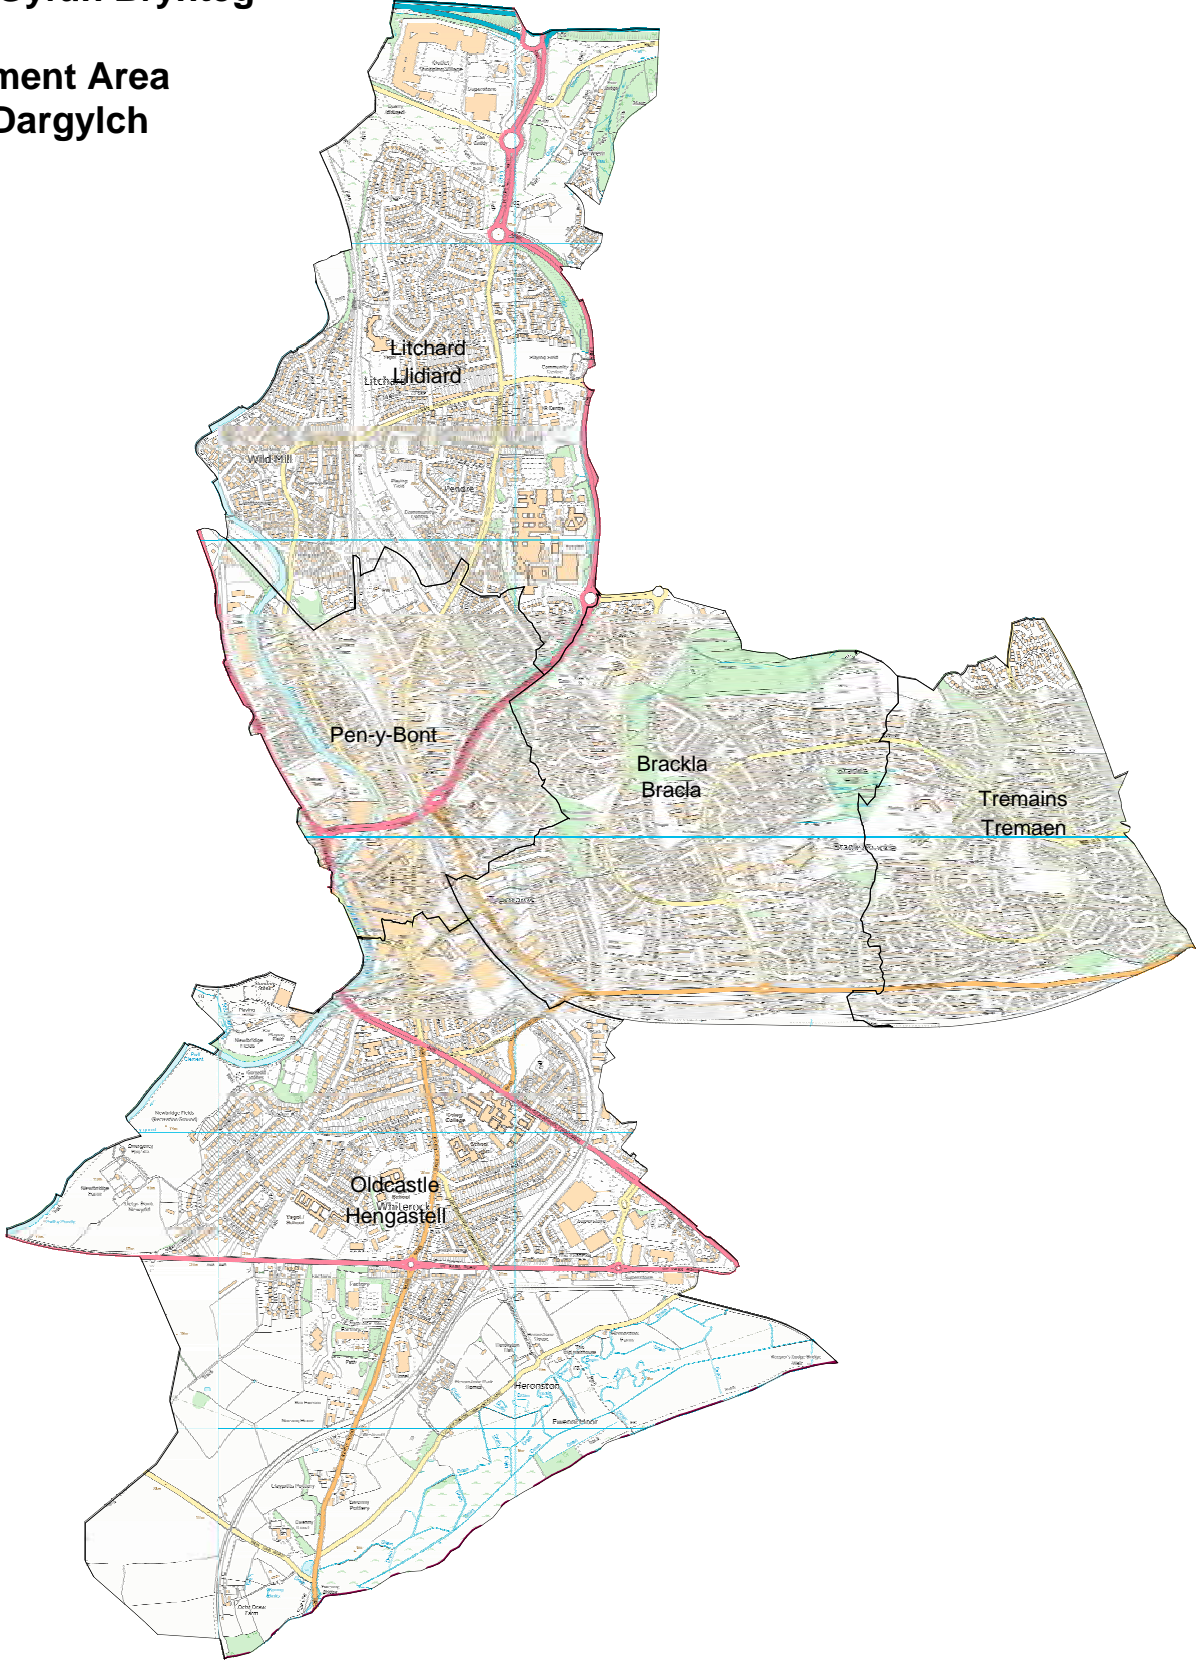

Brynteg Comprehensive Ysgol Gyfun Brynteg

Catchment Area Ardal Dargylch

BRIDGEND COUNTY BOROUGH COUNCIL
CYNGOR BWRDEISTREF SIROL PEN-Y-BONT AR OGWR

Education and Family Support Directorate
Cyfarwyddiaeth Addysg a Chymorth i Deuluoedd

February 2018
Chwefror 2018

©Crown Copyright and database right
2016. Ordnance Survey 100023405.