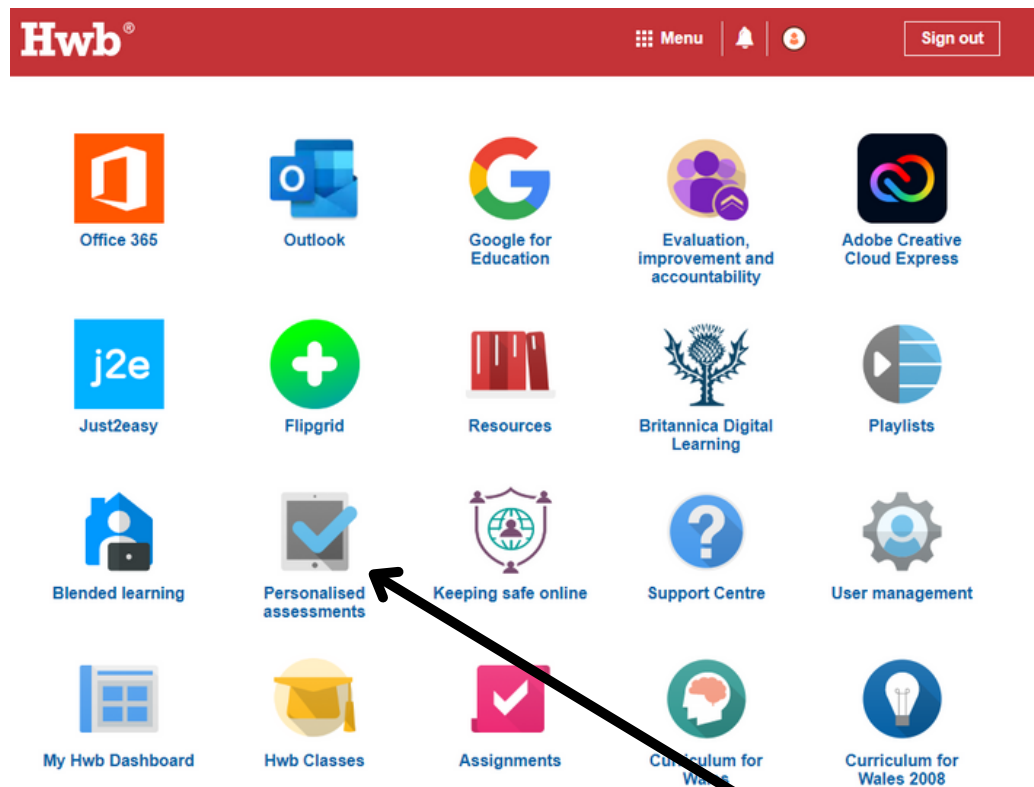

Login to your School email Hwb account and look at your dashboard

Click 'Personalised assessments'

Click 'Learner feedback'